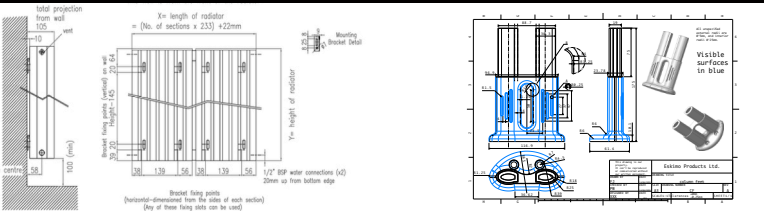

the products

1

outline

RADIATOR

water (options):

- standard bottom end connections
- Hinge & Bracket hidden valves available
- hidden connections available
- special connection options available
- matching towel rails available (factory fit)
- Ottinetti valve sets available for standard bottom end connection models

electric (options):

- integrated receivers ready to 'pair & go' with Delta Dore Tydom control(s) of your choice
- matching towel rails available (factory fit)

1

2

ron

RADIATOR

water only (options):

- standard side connections for wall mounted RON
- special connections available
- floor mounted Leggy RON alternative
- inside side leg connections for Leggy RON
- matching towel rails available (factory fit)

2

3

column

RADIATOR

water only (options):

- standard side connections for wall mounted
- floor mounted Column alternative (pairs of Column feet)
- Jorba towel rails available (retro fit)

3

4

gordon

TOWEL RAIL

electric only (options):

- hard wire to a fuse spur

4

5

david/
epoch

RADIATOR AND TOWEL RAIL

water (options):

- hidden connections

electric options):

- hard wire to a fuse spur

5

6

electro
polis

RADIATOR

electric (options):

- integrated receiver & control

6

coming soon