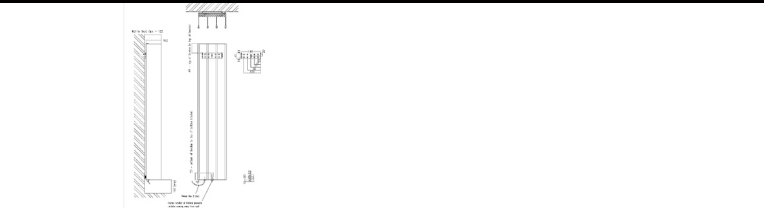

TOWEL RAIL

electric only (options):

- hard wire to a fuse spur