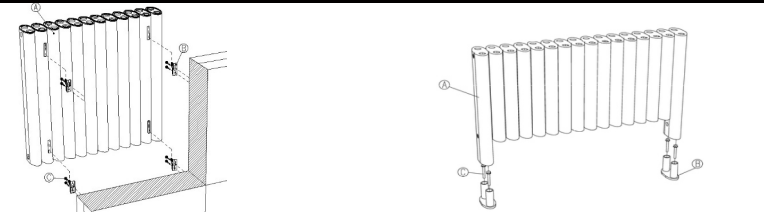

### water (options):

- standard bottom end connections
- Hinge & Bracket hidden valves available
- hidden connections available
- special connection options available
- matching towel rails available (factory fit)
- Ottinetti valve sets available for standard bottom end connection models

### electric (options):

- integrated receivers ready to 'pair & go' with Delta Dore Tydom control(s) of your choice
- matching towel rails available (factory fit)

1

2

ron

### water only (options):

- standard side connections for wall mounted RON
- special connections available
- floor mounted Leggy RON alternative
- inside side leg connections for Leggy RON
- matching towel rails available (factory fit)