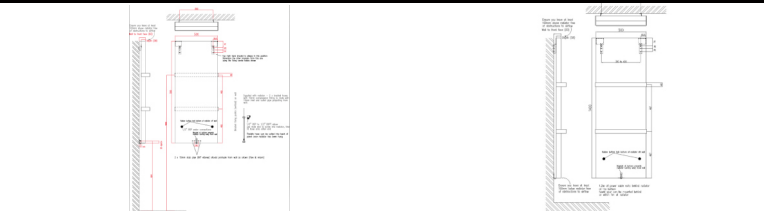

electric options):

- hard wire to a fuse spur