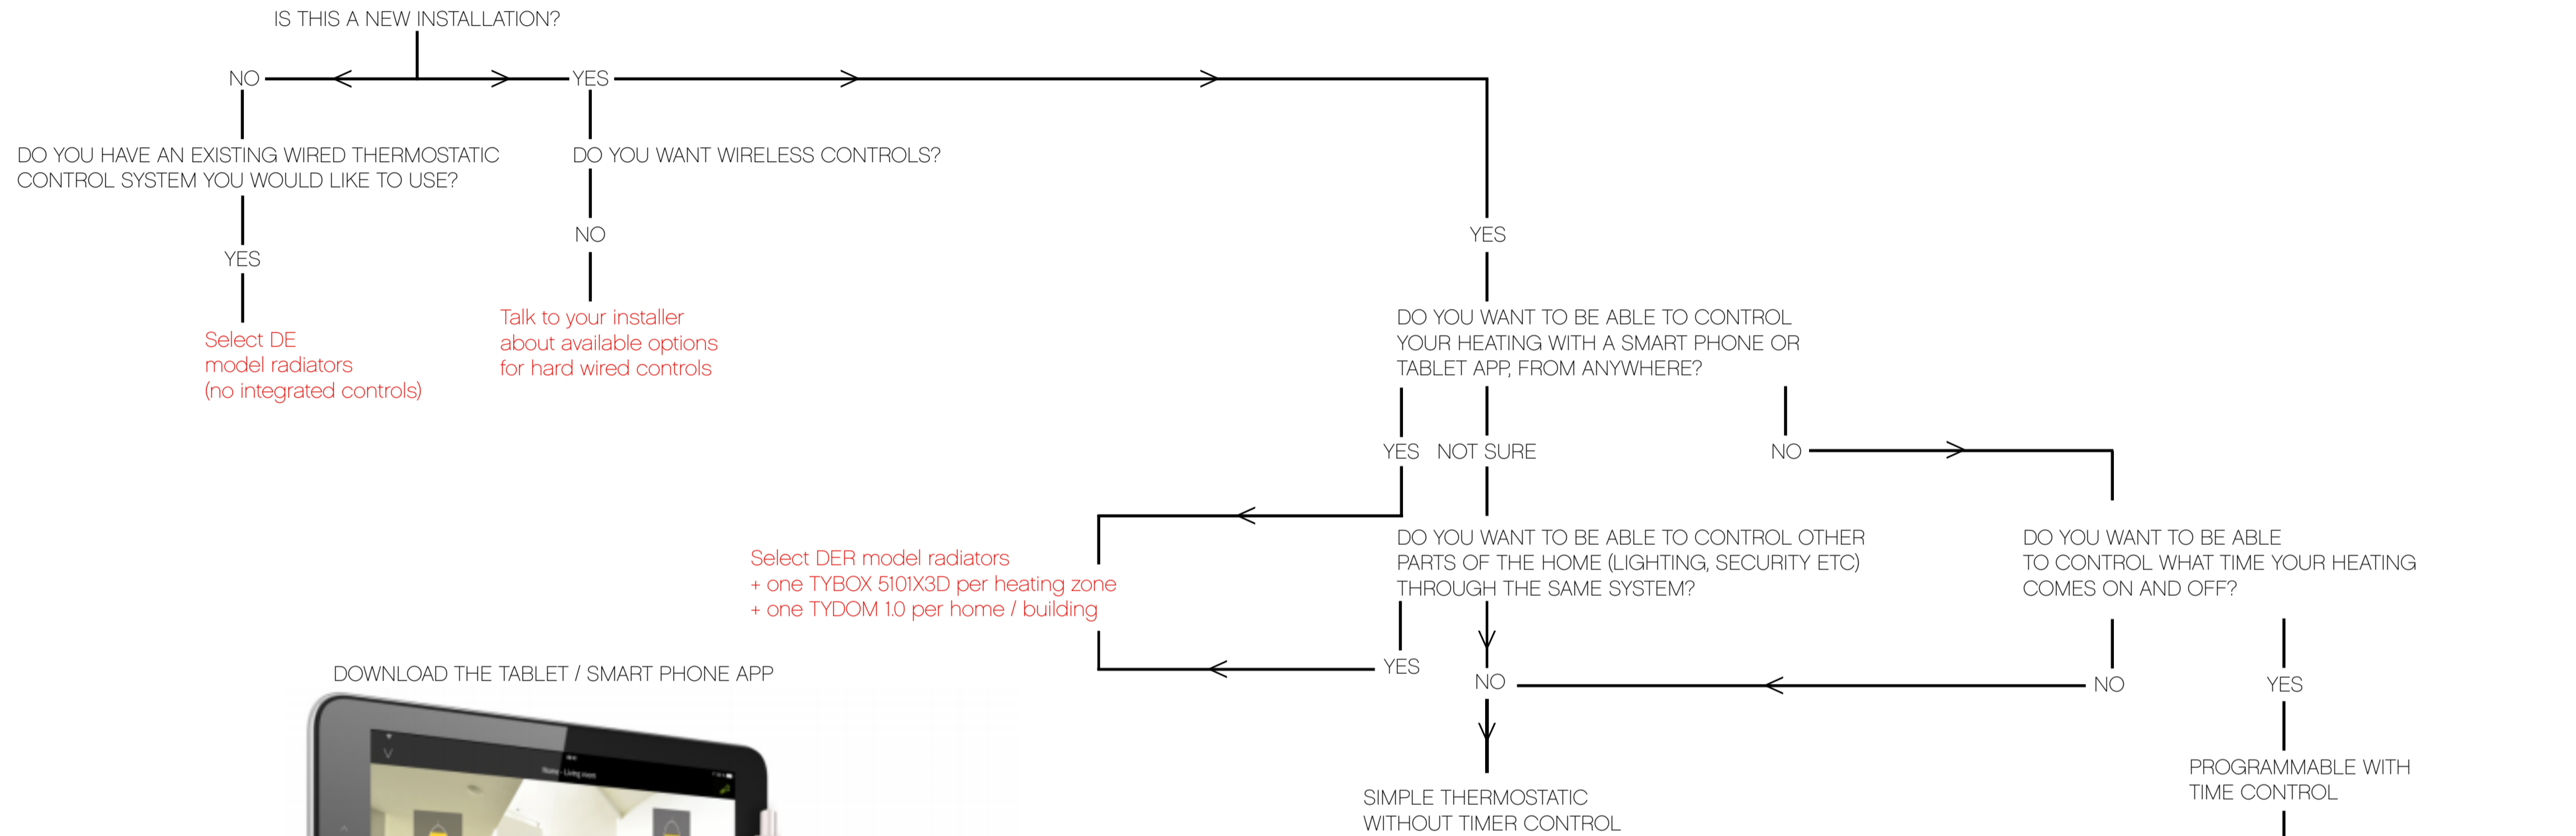

WHICH COMBINATION OF ESKIMO ELECTRIC OUTLINE RADIATOR(S) & DELTA DORE ELECTRIC CONTROLS, DO I NEED?

DOWNLOAD THE TABLET / SMART PHONE APP

TYDOM 1.0 GATEWAY - £103 + VAT

TYBOX 5101X3D - £75 + VAT

TYBOX 5101X3D - £75 + VAT